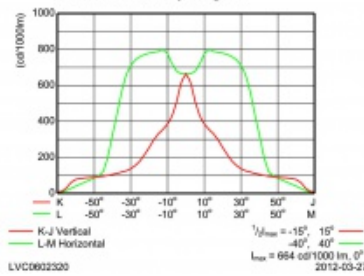

RVP251 1xMH-TD150W 8

L.D.R.=0.68 1 x 1200 lm

Cartesian Intensity Diagram

CE