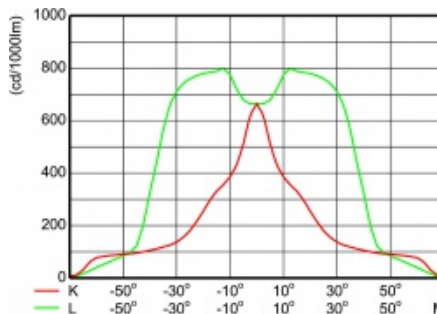

RVP251 1xMH-TD150W 8

L.D.R.=0.68 1 x 1200 lm

Cartesian Intensity Diagram

CE