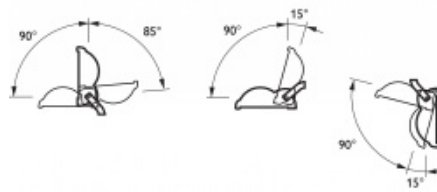

Features

- Wide choice of lamp types
- Symmetrical and asymmetrical reflectors
- Compact housing with metallic grey finish
- Aiming device
- Hinged front glass with quick-release clips

Applications

- Facades
- Area lighting
- Architectural lighting
- Billboards

RVP251 1xMH-TD150W 8