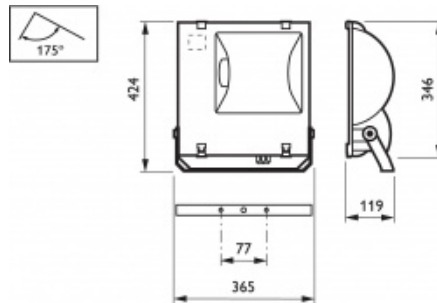

Features

- Wide choice of lamp types
- Symmetrical and asymmetrical reflectors
- Compact housing with metallic grey finish
- Aiming device
- Hinged front glass with quick-release clips

Applications

- Facades
- Area lighting
- Architectural lighting
- Billboards

RVP251 1xMH-TD150W 8