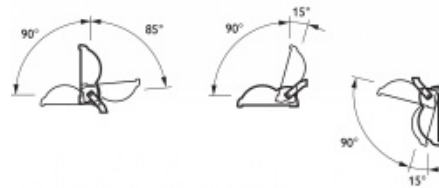

- Wide choice of lamp types
- Symmetrical and asymmetrical reflectors
- Compact housing with metallic grey finish
- Aiming device
- Hinged front glass with quick-release clips

Applications

- Facades
- Area lighting
- Architectural lighting
- Billboards

RVP361 1xHPI-TP250W 8