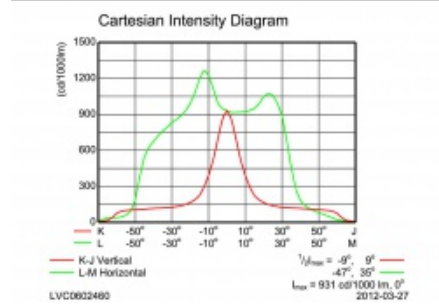

L.O./R.=0.70

1 x 25000 lm