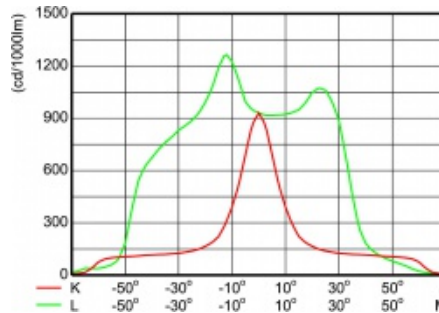

L.O./R.=0.70

1 x 25000 lm