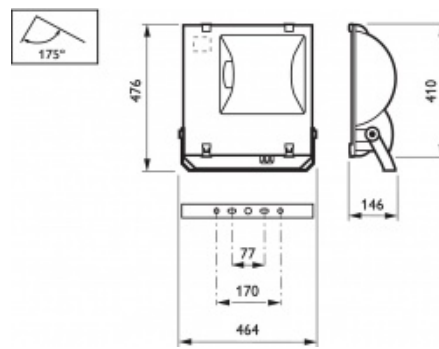

- Wide choice of lamp types
- Symmetrical and asymmetrical reflectors
- Compact housing with metallic grey finish
- Aiming device
- Hinged front glass with quick-release clips

Applications

- Facades
- Area lighting
- Architectural lighting
- Billboards

RVP361 1xHPI-TP250W 8