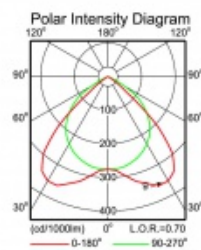

Applications

- Offices
- Schools
- Shops (supermarkets, DIY stores)

TBS165 G 4xTL5-14W HFS C8

4 x 1200 mm

TBS165 G 4xTL5-14W HFS C6

4 x 1200 mm

LW1675400

2012-03-28