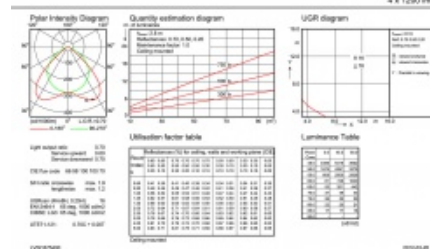

TBS165 G 4xTL5-14W HFS C8

4 x 1200 mm

TBS165 G 4xTL5-14W HFS C6