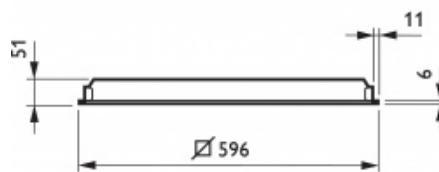

savings. The low-height recessed luminaire fits in exposed ceilings. Conveniently, it does not have to be opened, as it has pre-installed lamps and can be connected from the outside.

Features

- Dedicated TL5 luminaire
- High-gloss as well as matt optics
- Compliant with office lighting norm

Applications

- Offices
- Schools
- Shops (supermarkets, DIY stores)