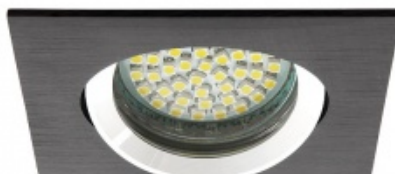

Ceiling lighting point luminaire GWEN CT-DTL50-B

Kod produktu: 61330

Dane techniczne:

- Dostępność w magazynie
- Color **Black**
- 166 minimal distance from illuminated object 0.5m
- 308 conformity with European standards
- 179 applicable indoors
- 176 protection against solid objects over 12mm
- 127 for building in the bottom of solid surface
- 134 vertical regulation range 30 degrees
- 9 12V supply
- 187 III protection class
- 1140 50 pcs per inner box
- 96 Gx5,3 base
- 32 light source: MR-16 halogen bulb
- 71 wattage max 50W
- 984 connector: cable 12cm
- casing, ring: brushed aluminum
- colour: black