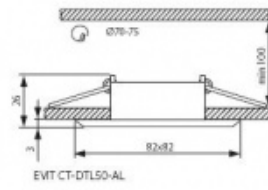

EVT CT-OTOSO-AL

EVT CT-DTLSO-AL