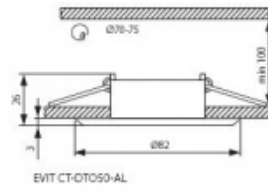

Ceiling lighting point luminaire EVIT CT-DT050-AL

Kod produktu: 61335

Dane techniczne:

- Dostępność w magazynie
- Color **Aluminium**
- 166 **minimal distance from illuminated object 0.5m**
- 308 **conformity with European standards**
- 179 **applicable indoors**
- 176 **protection against solid objects over 12mm**
- 127 **for building in the bottom of solid surface**
- 134 **vertical regulation range 30 degrees**
- 9 **12V supply**
- 187 **III protection class**
- 1140 **50 pcs per inner box**
- 96 **Gx5,3 base**
- 1375 **connector: cable 15cm**
- 32 **light source: MR-16 halogen bulb**
- 71 **wattage max 50W**
- casing, ring: brushed aluminum
- colour: aluminum