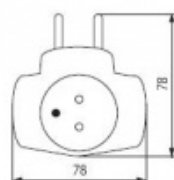

Plug-in branch ZARK KRT/2-1

Kod produktu: 61598

Dane techniczne:

- Dostępność w magazynie
- 308 conformity with European standards
- 179 applicable indoors
- 176 protection against solid objects over 12mm
- 11 250V supply
- 191 rated current 16A
- 60 wattage 2300W
- 1188 100 pcs per inner box
- casing: plastic
- colour: white
- equipped with protective conductor contact

ZARK KRW-3