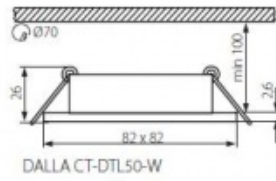

## Dane techniczne:

- Dostępność w magazynie
- Color **White**
- 166 **minimal distance from illuminated object 0.5m**
- 308 **conformity with European standards**
- 179 **applicable indoors**
- 176 **protection against solid objects over 12mm**
- 127 **for building in the bottom of solid surface**
- 134 **vertical regulation range 30 degrees**
- 9 **12V supply**
- 187 **III protection class**
- 1140 **50 pcs per inner box**
- 96 **Gx5,3 base**
- 32 **light source: MR-16 halogen bulb**
- 71 **wattage max 50W**
- 984 **connector: cable 12cm**
- casing: aluminium