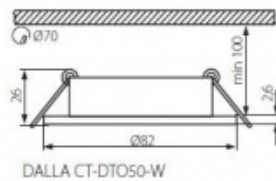

DALLA CT-DTL50-W

DALLA CT-DTOS0-W