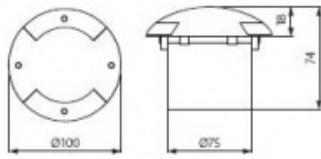

## Dane techniczne:

- Dostępność w magazynie
- Color **Grey**
- 405 **220-240V supply**
- 1090 **Rated frequency 50/60Hz**
- 180 **applicable outdoors or indoors**
- 308 **conformity with European standards**
- 130 **immovable fixture**
- 185 **I protection class**
- 403 **durability 20000 hours**
- 1271 **non-replaceable light source**
- 1341 **24 pcs per inner box**
- 1173 **Color temperature 6000K-6500K**
- 41 **wattage 1W**
- 460 **In-ground fixture**
- 884 **protection against solid objects over 66mm**
- 1050 **light source 12 led in set**
- 1051 **connector: cable 30cm**
- 997 **rate defining protection against mechanical impacts**
- 1313 **static load resistance 500kg**
  
- casing: steel sheet / front panel: aluminum alloy / protective pane: plastic
- colour: grey
- mounting box included