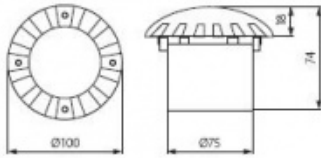

ROGER DL-LED12