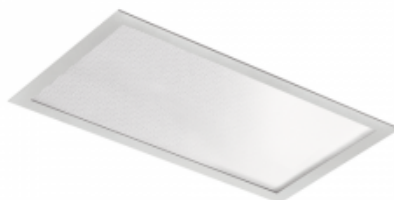

Fuzo LED 11W 3000K 240 mm x 240 mm Square

Kod produktu: 62547

Dane techniczne:

- Light source power **1x11W**
- Louver/shutter **MPRM**
- Info **square**
- Luminaire luminous efficacy **77 lm/W**
- Luminaire luminous flux **850 lm**
- Color temperature **3000K**
- Weight **1.70 kg**
- Energy class **A+**
- Type of installation **Recessed**
- Housing material **Steel sheet**
- Diffuser color **None**
- Light source **LED**
- Number of light sources **1**
- Type of equipment **AC**
- Voltage rating **230 V**
- Light source included **Yes**
- Type of LED **LG6030**
- SELV **Yes**
- Color **Grey**
- Light color **White**
- Color rendering index **80**
- Class of luminaire **I**
- Light distribution **DI**
- Degree of protection (IP) **IP44**
- Class of protection **I**
- CE **Yes**
- Light source protection **Yes**
- For ceiling installation, fire class "F" (L) **Yes**

LED luminaire for universal use. Made with use of energy-saving LEDs of high luminous efficiency from reputable manufacturers. FUZO have been provided with power supply with power factor $\cos \phi > 0,95$. Available with housing of different colors, suitable for any interior color. Application: offices, conference rooms, corridors

Materials: frame made of electrostatically painted sheet aluminium (standard – grey). Frame can be painted in any RAL color. White housing made of sheet steel. MPRM prismatic diffusor.

Installation: suspended ceiling with visible supporting structure or plaster cardboard ceiling