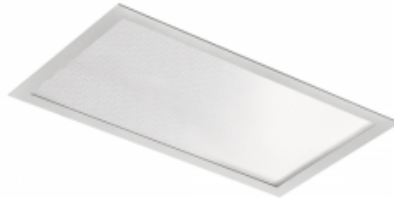

Fuzo LED 21W 3000K 420 mm x 240 mm Rectangular

Kod produktu: 62549

Dane techniczne:

- Light source power **1x21W**
- Louver/shutter **MPRM**
- Info **rectangle**
- Luminaire luminous efficacy **81 lm/W**
- Luminaire luminous flux **1700 lm**
- Color temperature **3000K**
- Weight **2.30 kg**
- Energy class **A+**
- Type of installation **Recessed**
- Housing material **Steel sheet**
- Diffuser color **None**
- Light source **LED**
- Number of light sources **1**
- Type of equipment **AC**
- Voltage rating **230 V**
- Light source included **Yes**
- Type of LED **LG6030**
- SELV **Yes**
- Color **Grey**
- Light color **White**
- Color rendering index **80**
- Class of luminaire **I**
- Light distribution **DI**
- Degree of protection (IP) **IP44**
- Class of protection **I**
- CE **Yes**
- Light source protection **Yes**
- For ceiling installation, fire class "F" (L) **Yes**

LED luminaire for universal use. Made with use of energy-saving LEDs of high luminous efficiency from reputable manufacturers. FUZO have been provided with power supply with power factor $\cos \phi > 0,95$. Available with housing of different colors, suitable for any interior color. Application: offices, conference rooms, corridors

Materials: frame made of electrostatically painted sheet aluminium (standard – grey). Frame can be painted in any RAL color. White housing made of sheet steel. MPRM prismatic diffusor.

Installation: suspended ceiling with visible supporting structure or plaster cardboard ceiling