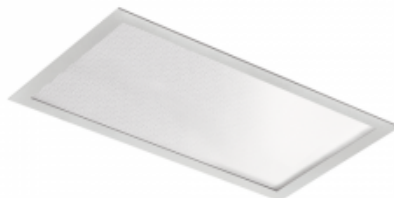

# Fuzo LED 21W 4000K 420 mm x 240 mm Rectangular

Kod produktu: 62550

## Dane techniczne:

- Light source power **1x21W**
- Louver/shutter **MPRM**
- Info **rectangle**
- Luminaire luminous efficacy **83 lm/W**
- Luminaire luminous flux **1750 lm**
- Color temperature **4000K**
- Weight **2.30 kg**
- Energy class **A+**
- Type of installation **Recessed**
- Housing material **Steel sheet**
- Diffuser color **None**
- Light source **LED**
- Number of light sources **1**
- Type of equipment **AC**
- Voltage rating **230 V**
- Light source included **Yes**
- Type of LED **LG6030**
- SELV **Yes**
- Color **Grey**
- Light color **White**
- Color rendering index **80**
- Class of luminaire **I**
- Light distribution **DI**
- Degree of protection (IP) **IP44**
- Class of protection **I**
- CE **Yes**
- Light source protection **Yes**
- For ceiling installation, fire class "F" (L) **Yes**

LED luminaire for universal use. Made with use of energy-saving LEDs of high luminous efficiency from reputable manufacturers. FUZO have been provided with power supply with power factor  $\cos \phi > 0,95$ . Available with housing of different colors, suitable for any interior color. Application: offices, conference rooms, corridors

**Materials:** frame made of electrostatically painted sheet aluminium (standard – grey). Frame can be painted in any RAL color. White housing made of sheet steel. MPRM prismatic diffusor.

**Installation:** suspended ceiling with visible supporting structure or plaster cardboard ceiling