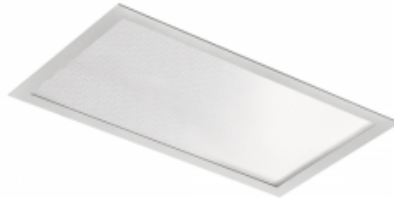

Fuzo LED 31W 3000K 420 mm x 420 mm Square

Kod produktu: 62551

Dane techniczne:

- Light source power **1x31W**
- Louver/shutter **MPRM**
- Info **square**
- Luminaire luminous efficacy **87 lm/W**
- Luminaire luminous flux **2700 lm**
- Color temperature **3000K**
- Weight **3.00 kg**
- Energy class **A+**
- Type of installation **Recessed**
- Housing material **Steel sheet**
- Diffuser color **None**
- Light source **LED**
- Number of light sources **1**
- Type of equipment **AC**
- Voltage rating **230 V**
- Light source included **Yes**
- Type of LED **LG6030**
- SELV **Yes**
- Color **Grey**
- Light color **White**
- Color rendering index **80**
- Class of luminaire **I**
- Light distribution **DI**
- Degree of protection (IP) **IP44**
- Class of protection **I**
- CE **Yes**
- Light source protection **Yes**
- For ceiling installation, fire class "F" (L) **Yes**

LED luminaire for universal use. Made with use of energy-saving LEDs of high luminous efficiency from reputable manufacturers. FUZO have been provided with power supply with power factor $\cos \phi > 0,95$. Available with housing of different colors, suitable for any interior color. Application: offices, conference rooms, corridors

Materials: frame made of electrostatically painted sheet aluminium (standard – grey). Frame can be painted in any RAL color. White housing made of sheet steel. MPRM prismatic diffusor.

Installation: suspended ceiling with visible supporting structure or plaster cardboard ceiling