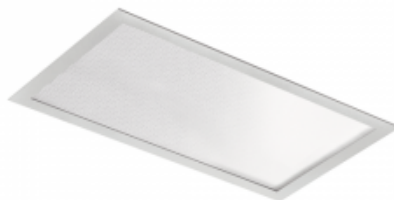

Fuzo LED 20W 3000K 618 mm x 91 mm Line

Kod produktu: 62553

Dane techniczne:

- Light source power **1x20W**
- Louver/shutter **MPRM**
- Info **LIGHTING LINE**
- Luminaire luminous efficacy **70 lm/W**
- Luminaire luminous flux **1400 lm**
- Color temperature **3000K**
- Weight **1.70 kg**
- Energy class **A+**
- Type of installation **Recessed**
- Housing material **Steel sheet**
- Diffuser color **None**
- Light source **LED**
- Number of light sources **1**
- Type of equipment **AC**
- Voltage rating **230 V**
- Light source included **Yes**
- Type of LED **LG6030**
- SELV **Yes**
- Color **Grey**
- Light color **White**
- Color rendering index **80**
- Class of luminaire **I**
- Light distribution **DI**
- Degree of protection (IP) **IP44**
- Class of protection **I**
- CE **Yes**
- Light source protection **Yes**
- For ceiling installation, fire class "F" (L) **Yes**

LED luminaire for universal use. Made with use of energy-saving LEDs of high luminous efficiency from reputable manufacturers. FUZO have been provided with power supply with power factor $\cos \phi > 0,95$. Available with housing of different colors, suitable for any interior color. Application: offices, conference rooms, corridors

Materials: frame made of electrostatically painted sheet aluminium (standard – grey). Frame can

be painted in any RAL color. White housing made of sheet steel. MPRM prismatic diffusor.

Installation: suspended ceiling with visible supporting structure or plaster cardboard ceiling