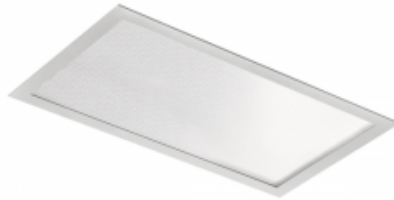

# Fuzo LED 28W 3000K 918 mm x 91 mm Line

Kod produktu: 62555

## Dane techniczne:

- Light source power **1x28W**
- Louver/shutter **MPRM**
- Info **LIGHTING LINE**
- Luminaire luminous efficacy **75 lm/W**
- Luminaire luminous flux **2100 lm**
- Color temperature **3000K**
- Weight **2.60 kg**
- Energy class **A+**
- Type of installation **Recessed**
- Housing material **Steel sheet**
- Diffuser color **None**
- Light source **LED**
- Number of light sources **1**
- Type of equipment **AC**
- Voltage rating **230 V**
- Light source included **Yes**
- Type of LED **LG6030**
- SELV **Yes**
- Color **Grey**
- Light color **White**
- Color rendering index **80**
- Class of luminaire **I**
- Light distribution **DI**
- Degree of protection (IP) **IP44**
- Class of protection **I**
- CE **Yes**
- Light source protection **Yes**
- For ceiling installation, fire class "F" (L) **Yes**

LED luminaire for universal use. Made with use of energy-saving LEDs of high luminous efficiency from reputable manufacturers. FUZO have been provided with power supply with power factor  $\cos \phi > 0,95$ . Available with housing of different colors, suitable for any interior color. Application: offices, conference rooms, corridors

**Materials:** frame made of electrostatically painted sheet aluminium (standard – grey). Frame can

be painted in any RAL color. White housing made of sheet steel. MPRM prismatic diffusor.

**Installation:** suspended ceiling with visible supporting structure or plaster cardboard ceiling