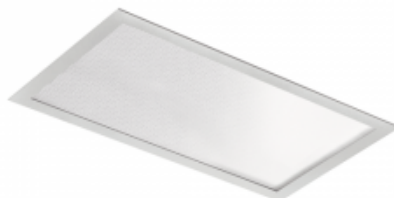

Fuzo LED 28W 4000K 918 mm x 91 mm Line

Kod produktu: 62556

Dane techniczne:

- Light source power **1x28W**
- Louver/shutter **MPRM**
- Info **LIGHTING LINE**
- Luminaire luminous efficacy **77 lm/W**
- Luminaire luminous flux **2150 lm**
- Color temperature **4000K**
- Weight **2.60 kg**
- Energy class **A+**
- Type of installation **Recessed**
- Housing material **Steel sheet**
- Diffuser color **None**
- Light source **LED**
- Number of light sources **1**
- Type of equipment **AC**
- Voltage rating **230 V**
- Light source included **Yes**
- Type of LED **LG6030**
- SELV **Yes**
- Color **Grey**
- Light color **White**
- Color rendering index **80**
- Class of luminaire **I**
- Light distribution **DI**
- Degree of protection (IP) **IP44**
- Class of protection **I**
- CE **Yes**
- Light source protection **Yes**
- For ceiling installation, fire class "F" (L) **Yes**

LED luminaire for universal use. Made with use of energy-saving LEDs of high luminous efficiency from reputable manufacturers. FUZO have been provided with power supply with power factor $\cos \phi > 0,95$. Available with housing of different colors, suitable for any interior color. Application: offices, conference rooms, corridors

Materials: frame made of electrostatically painted sheet aluminium (standard – grey). Frame can

be painted in any RAL color. White housing made of sheet steel. MPRM prismatic diffusor.

Installation: suspended ceiling with visible supporting structure or plaster cardboard ceiling