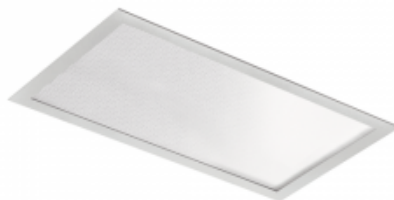

Fuzo LED 38W 3000K 1218 mm x 91 mm Line

Kod produktu: 62557

Dane techniczne:

- Light source power **1x38W**
- Louver/shutter **MPRM**
- Info **LIGHTING LINE**
- Luminaire luminous efficacy **75 lm/W**
- Luminaire luminous flux **2850 lm**
- Color temperature **3000K**
- Weight **3.50 kg**
- Energy class **A+**
- Type of installation **Recessed**
- Housing material **Steel sheet**
- Diffuser color **None**
- Light source **LED**
- Number of light sources **1**
- Type of equipment **AC**
- Voltage rating **230 V**
- Light source included **Yes**
- Type of LED **LG6030**
- SELV **Yes**
- Color **Grey**
- Light color **White**
- Color rendering index **80**
- Class of luminaire **I**
- Light distribution **DI**
- Degree of protection (IP) **IP44**
- Class of protection **I**
- CE **Yes**
- Light source protection **Yes**
- For ceiling installation, fire class "F" (L) **Yes**

LED luminaire for universal use. Made with use of energy-saving LEDs of high luminous efficiency from reputable manufacturers. FUZO have been provided with power supply with power factor $\cos \phi > 0,95$. Available with housing of different colors, suitable for any interior color. Application: offices, conference rooms, corridors

Materials: frame made of electrostatically painted sheet aluminium (standard – grey). Frame can

be painted in any RAL color. White housing made of sheet steel. MPRM prismatic diffusor.

Installation: suspended ceiling with visible supporting structure or plaster cardboard ceiling