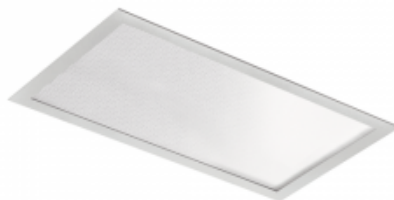

Fuzo LED 38W 4000K 1218 mm x 91 mm Line

Kod produktu: 62558

Dane techniczne:

- Light source power **1x38W**
- Louver/shutter **MPRM**
- Info **LIGHTING LINE**
- Luminaire luminous efficacy **76 lm/W**
- Luminaire luminous flux **2900 lm**
- Color temperature **4000K**
- Weight **3.50 kg**
- Energy class **A+**
- Type of installation **Recessed**
- Housing material **Steel sheet**
- Diffuser color **None**
- Light source **LED**
- Number of light sources **1**
- Type of equipment **AC**
- Voltage rating **230 V**
- Light source included **Yes**
- Type of LED **LG6030**
- SELV **Yes**
- Color **Grey**
- Light color **White**
- Color rendering index **80**
- Class of luminaire **I**
- Light distribution **DI**
- Degree of protection (IP) **IP44**
- Class of protection **I**
- CE **Yes**
- Light source protection **Yes**
- For ceiling installation, fire class "F" (L) **Yes**

LED luminaire for universal use. Made with use of energy-saving LEDs of high luminous efficiency from reputable manufacturers. FUZO have been provided with power supply with power factor $\cos \phi > 0,95$. Available with housing of different colors, suitable for any interior color. Application: offices, conference rooms, corridors

Materials: frame made of electrostatically painted sheet aluminium (standard – grey). Frame can

be painted in any RAL color. White housing made of sheet steel. MPRM prismatic diffusor.

Installation: suspended ceiling with visible supporting structure or plaster cardboard ceiling