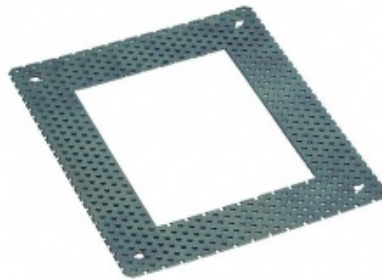

Installation frame for DOWNUNDER PURE square, 120x155mm

Kod produktu: 66404

Dane techniczne:

- Gross weight **0.094 kg**
- Net weight **0.138 kg**
- Colour **Silver**
- Material **steel**
- Way of mounting **recessed wall mounting**
- Length **18 cm**
- Width **20.5 cm**
- Installation length **10.5 cm**
- Installation width **14 cm**

Installation frame for recessed masonry insertion of the luminaire.