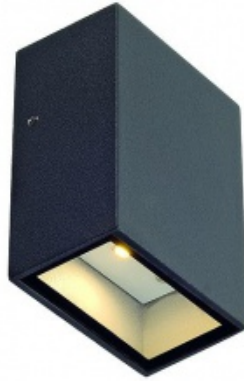

QUAD 1 wall lamp, square, anthracite, LED, 1x3W, 3000K

Kod produktu: 67813

Dane techniczne:

- Lamp **Power LED 3W**
- Number of light sources **1**
- Lamp included **Yes**
- Gross weight **0.946 kg**
- Net weight **0.315 kg**
- Voltage **230 Volt**
- IP-rating **IP 44**
- Max. wattage **4.6 Watt**
- Protection class **I**
- Colour **anthracite**
- Material **aluminium / glass**
- Remark 1 **LED driver incorporated**
- Way of mounting **surface wall mounting**
- Remark 2 **Energy labels in your language are available in the Service Area sub point Download**
- Suitable for lamps from EEC **A**
- Suitable for lamps up to EEC **A++**
- Light distribution type 1 **direct**
- Height **8.7 cm**
- Width **6.4 cm**
- Depth **4.2 cm**
- Average lifespan **30000 Hours**
- Colour temperature **3000 Kelvin**
- Luminous flux **80 lm**
- Beam angle **90 Degree**

Equipped with one high-performance warmwhite Power LED, the wall luminaire QUAD is available in various colours. Rated IP44, it is suitable for outdoor use. Thanks to the incorporated driver, the electrical connection is made directly to 230V mains supply. This luminaire contains built-in LED lamps. EEK: A - A++. The lamps cannot be changed in the luminaire.