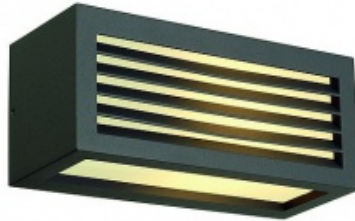

# BOX-L E27 wall lamp, square, anthracite, E27, max. 18W

Kod produktu: 67820

## Dane techniczne:

- Lamp **Energy-saving bulb E27 max. 18W**
- Lampholder / Socket **E27**
- Number of light sources **1**
- Lamp included **No**
- Gross weight **1.357 kg**
- Net weight **1.165 kg**
- Voltage **230 Volt**
- IP-rating **IP 44**
- Max. wattage **18 Watt**
- Protection class **I**
- Colour **anthracite**
- Material **aluminium / acrylic**
- Remark 1 **Maximum length energy saver 17,5**
- Way of mounting **surface wall mounting**
- Remark 2 **Energy labels in your language are available in the Service Area sub point Download**
- Suitable for lamps from EEC **A**
- Suitable for lamps up to EEC **A+**
- Light distribution type 1 **direct-indirect**
- Light distribution type 3 **axisymmetric**
- Height **11 cm**
- Width **25 cm**
- Depth **11 cm**

Single-headed wall luminaire BOX-L made from aluminium and glass covering the three light outlets. Rated IP44, it is suitable for outdoor use. Available in various colour versions, the electrical connection is made directly to 230V mains supply. This luminaire is compatible with bulbs of the energy classes: A - A+