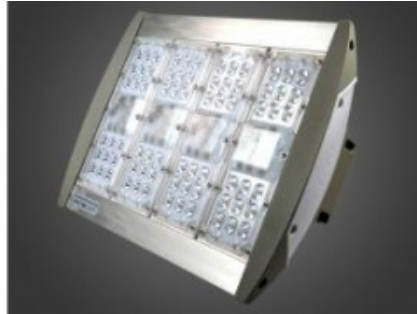

# LED luminaire Alcott 120W CW

Kod produktu: 69190

## Dane techniczne:

- Dostępność **w magazynie**
  - Light source **72xLED**
  - Power **120W**
  - Luminous flux **13200lm**
  - Color temperature **5700K**
  - Supply Voltage **230V AC**
  - Class of protection **I**
  - Compliance with European standards (CE) **YES**
  - IP degree of protection **IP65**
  - Way of mounting **the mast (boom levels)**
  - Light source **AC Power LED**
  - Color **grey**
  - Beam angle **120°**
- 
- Power factor: > 0.98
  - Mounting Bracket: solid
  - Housing material: aluminum alloy
  - Adjustable slope angle: no