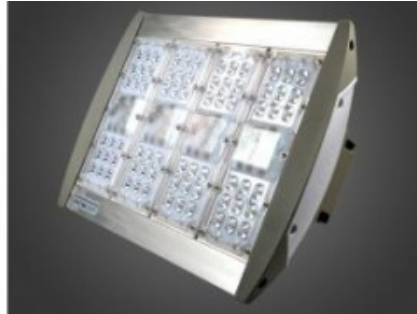

LED luminaire Alcott 150W CW

Kod produktu: 69191

Dane techniczne:

- Dostępność **w magazynie**
 - Light source **90xLED**
 - Power **150W**
 - Luminous flux **16500lm**
 - Color temperature **5700K**
 - Supply Voltage **230V AC**
 - Class of protection **I**
 - Compliance with European standards (CE) **YES**
 - IP degree of protection **IP65**
 - Way of mounting **the mast (boom levels)**
 - Light source **AC Power LED**
 - Color **grey**
 - Beam angle **120°**
-
- Power factor: > 0.98
 - Mounting Bracket: solid
 - Housing material: aluminum alloy
 - Adjustable slope angle: no