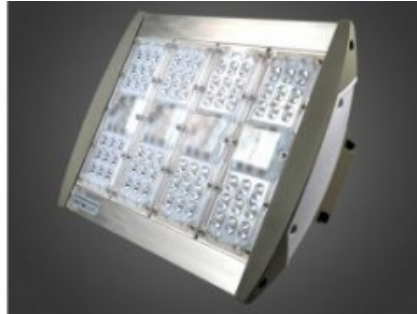

LED luminaire Alcott 60W CW

Kod produktu: 69192

Dane techniczne:

- Dostępność **w magazynie**
 - Luminous flux **5100**
 - Light source **36xLED**
 - Power **60W**
 - Color temperature **5700K**
 - Supply Voltage **230V AC**
 - Class of protection **I**
 - Compliance with European standards (CE) **YES**
 - IP degree of protection **IP65**
 - Way of mounting **the mast (boom levels)**
 - Light source **AC Power LED**
 - Color **grey**
 - Beam angle **120°**
-
- Power factor: > 0.98
 - Mounting Bracket: solid
 - Housing material: aluminum alloy
 - Adjustable slope angle: no