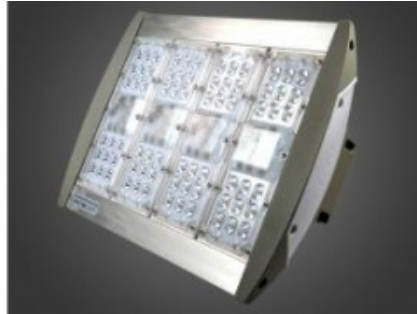

LED luminaire Alcott 90W CW

Kod produktu: 69193

Dane techniczne:

- Dostępność **w magazynie**
 - Luminous flux **9900**
 - Light source **54xLED**
 - Power **90W**
 - Color temperature **5700K**
 - Supply Voltage **230V AC**
 - Class of protection **I**
 - Compliance with European standards (CE) **YES**
 - IP degree of protection **IP65**
 - Way of mounting **the mast (boom levels)**
 - Light source **AC Power LED**
 - Color **grey**
 - Beam angle **120°**
-
- Power factor: > 0.98
 - Mounting Bracket: solid
 - Housing material: aluminum alloy
 - Adjustable slope angle: no