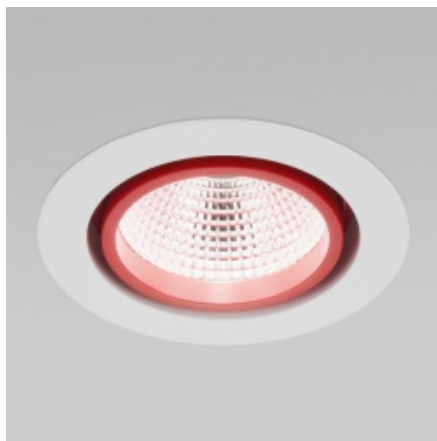

LUGSTAR PREMIUM LED recessed ED 2000lm/840 36st. white white

Kod produktu: 70029

Dane techniczne:

- Lumen LED[lm] **2000**
- Luminaire power [W] **21**
- Power LED[W] **18**
- CRI/Ra > **80**
- Colour temperature [K] **4000**
- Efficacy[lm/W] **79**
- Lumen luminaire[lm] **1650**
- Mounting **in the ceiling, with mounting brackets (included)**
- Body **aluminum**
- Application **boutiques, delicatessen, jeweler, shopping centers, supermarkets, museums**
- Warranty **3 years + 2 years after project registration**
- Available on request **LED emergency module**
- Lifetime **50 000 h**
- Other remarks **Flux of luminaire depends of the colour of the luminaire ring; claimed flux is appropriate for downlight luminaire in colour RAL9003**
- Power supply efficiency >**86%**
- Electrical connection **2x1,5 mm² wire**
- Includes light source **yes**

Combines the practical application of modern design while maintaining high performance of the light.

Dimensions [mm] W H	Dimensions de découpe [mm] W	Pallet quantity	Quantity in package	Net weight[kg]
192 117	170	240	1	1,1
192 117	170	240	1	1,1
192 117	170	240	1	1,1
192 117	170	240	1	1,1
192 117	170	240	1	1,1
192 117	170	240	1	1,1
192 117	170	240	1	1,1
192 117	170	240	1	1,1
192 117	170	240	1	1,1
192 117	170	240	1	1,1