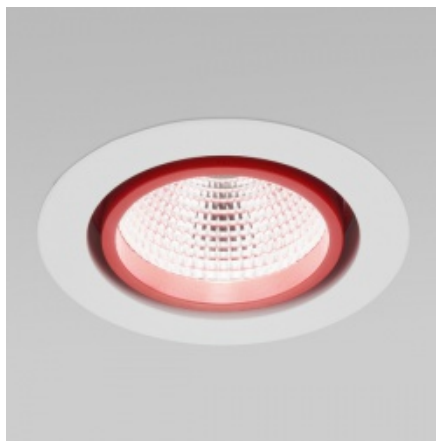

# LUGSTAR PREMIUM LED recessed ED 2000lm/840 76st. white white

Kod produktu: 70030

## Dane techniczne:

- Lumen LED[lm] **2000**
- Luminaire power [W] **21**
- Power LED[W] **18**
- CRI/Ra > **80**
- Colour temperature [K] **4000**
- Efficacy[lm/W] **79**
- Lumen luminaire[lm] **1650**
- Mounting **in the ceiling, with mounting brackets (included)**
- Body **aluminum**
- Application **boutiques, delicatessen, jeweler, shopping centers, supermarkets, museums**
- Warranty **3 years + 2 years after project registration**
- Available on request **LED emergency module**
- Lifetime **50 000 h**
- Other remarks **Flux of luminaire depends of the colour of the luminaire ring; claimed flux is appropriate for downlight luminaire in colour RAL9003**
- Power supply efficiency >**86%**
- Electrical connection **2x1,5 mm<sup>2</sup> wire**
- Includes light source **yes**

Combines the practical application of modern design while maintaining high performance of the light.

Dimensions [mm] W H	Dimensions de découpe [mm] W	Pallet quantity	Quantity in package	Net weight[kg]
192 117	170	240	1	1,1
192 117	170	240	1	1,1
192 117	170	240	1	1,1
192 117	170	240	1	1,1
192 117	170	240	1	1,1
192 117	170	240	1	1,1
192 117	170	240	1	1,1
192 117	170	240	1	1,1
192 117	170	240	1	1,1
192 117	170	240	1	1,1