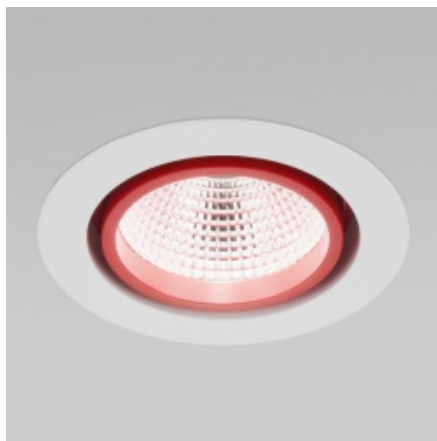

LUGSTAR PREMIUM LED recessed ED 3000lm/830 36st. white white

Kod produktu: 70031

Dane techniczne:

- Lumen LED[lm] **3000**
- Luminaire power [W] **32**
- Power LED[W] **28**
- CRI/Ra > **80**
- Colour temperature [K] **3000**
- Efficacy[lm/W] **78**
- Lumen luminaire[lm] **2500**
- Mounting **in the ceiling, with mounting brackets (included)**
- Body **aluminum**
- Application **boutiques, delicatessen, jeweler, shopping centers, supermarkets, museums**
- Warranty **3 years + 2 years after project registration**
- Available on request **LED emergency module**
- Lifetime **50 000 h**
- Other remarks **Flux of luminaire depends of the colour of the luminaire ring; claimed flux is appropriate for downlight luminaire in colour RAL9003**
- Power supply efficiency >**86%**
- Electrical connection **2x1,5 mm² wire**
- Includes light source **yes**

Combines the practical application of modern design while maintaining high performance of the light.

Dimensions [mm] W H	Dimensions de découpe [mm] W	Pallet quantity	Quantity in package	Net weight[kg]
192 117	170	240	1	1,1
192 117	170	240	1	1,1
192 117	170	240	1	1,1
192 117	170	240	1	1,1
192 117	170	240	1	1,1
192 117	170	240	1	1,1
192 117	170	240	1	1,1
192 117	170	240	1	1,1
192 117	170	240	1	1,1
192 117	170	240	1	1,1