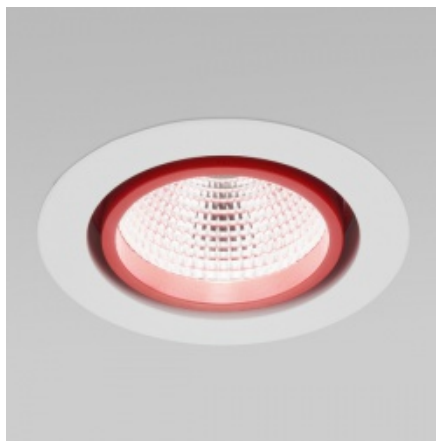

LUGSTAR PREMIUM LED recessed ED 3000lm/830 76st. white white

Kod produktu: 70032

Dane techniczne:

- Lumen LED[lm] **3000**
- Luminaire power [W] **32**
- Power LED[W] **28**
- CRI/Ra > **80**
- Colour temperature [K] **3000**
- Efficacy[lm/W] **78**
- Lumen luminaire[lm] **2500**
- Mounting **in the ceiling, with mounting brackets (included)**
- Body **aluminum**
- Application **boutiques, delicatessen, jeweler, shopping centers, supermarkets, museums**
- Warranty **3 years + 2 years after project registration**
- Available on request **LED emergency module**
- Lifetime **50 000 h**
- Other remarks **Flux of luminaire depends of the colour of the luminaire ring; claimed flux is appropriate for downlight luminaire in colour RAL9003**
- Power supply efficiency >**86%**
- Electrical connection **2x1,5 mm² wire**
- Includes light source **yes**

Combines the practical application of modern design while maintaining high performance of the light.

Dimensions [mm] W H	Dimensions de découpe [mm] W	Pallet quantity	Quantity in package	Net weight[kg]
192 117	170	240	1	1,1
192 117	170	240	1	1,1
192 117	170	240	1	1,1
192 117	170	240	1	1,1
192 117	170	240	1	1,1
192 117	170	240	1	1,1
192 117	170	240	1	1,1
192 117	170	240	1	1,1
192 117	170	240	1	1,1
192 117	170	240	1	1,1