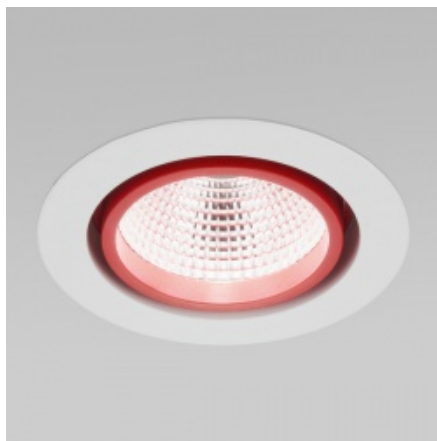

LUGSTAR PREMIUM LED recessed ED 1500lm/830 IP43 76st. white white

Kod produktu: 70036

Dane techniczne:

- Lumen LED[lm] **1500**
- Luminaire power [W] **15**
- Power LED[W] **13**
- CRI/Ra > **80**
- Colour temperature [K] **3000**
- Efficacy[lm/W] **83**
- Lumen luminaire[lm] **1245**
- Mounting **in the ceiling, with mounting brackets (included)**
- Body **aluminum**
- Application **boutiques, delicatessen, jeweler, shopping centers, supermarkets, museums**
- Warranty **3 years + 2 years after project registration**
- Available on request **LED emergency module**
- Lifetime **50 000 h**
- Other remarks **Flux of luminaire depends of the colour of the luminaire ring; claimed flux is appropriate for downlight luminaire in colour RAL9003**
- Power supply efficiency >**86%**
- Electrical connection **2x1,5 mm² wire**
- Includes light source **yes**

Combines the practical application of modern design while maintaining high performance of the light.

Dimensions [mm] W H	Dimensions de découpe [mm] W	Pallet quantity	Quantity in package	Net weight[kg]
192 117	170	240	1	1,1
192 117	170	240	1	1,1
192 117	170	240	1	1,1
192 117	170	240	1	1,1
192 117	170	240	1	1,1
192 117	170	240	1	1,1
192 117	170	240	1	1,1
192 117	170	240	1	1,1
192 117	170	240	1	1,1
192 117	170	240	1	1,1