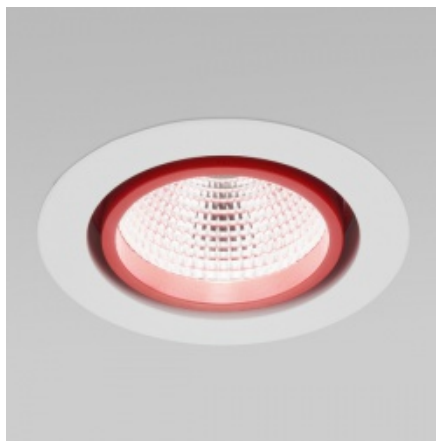

LUGSTAR PREMIUM LED recessed ED 2000lm/830 IP43 36st. white white

Kod produktu: 70039

Dane techniczne:

- Lumen LED[lm] **2000**
- Luminaire power [W] **21**
- Power LED[W] **18**
- CRI/Ra > **80**
- Colour temperature [K] **3000**
- Efficacy[lm/W] **79**
- Lumen luminaire[lm] **1660**
- Mounting **in the ceiling, with mounting brackets (included)**
- Body **aluminum**
- Application **boutiques, delicatessen, jeweler, shopping centers, supermarkets, museums**
- Warranty **3 years + 2 years after project registration**
- Available on request **LED emergency module**
- Lifetime **50 000 h**
- Other remarks **Flux of luminaire depends of the colour of the luminaire ring; claimed flux is appropriate for downlight luminaire in colour RAL9003**
- Power supply efficiency >**86%**
- Electrical connection **2x1,5 mm² wire**
- Includes light source **yes**

Combines the practical application of modern design while maintaining high performance of the light.

Dimensions [mm] W H	Dimensions de découpe [mm] W	Pallet quantity	Quantity in package	Net weight[kg]
192 117	170	240	1	1,1
192 117	170	240	1	1,1
192 117	170	240	1	1,1
192 117	170	240	1	1,1
192 117	170	240	1	1,1
192 117	170	240	1	1,1
192 117	170	240	1	1,1
192 117	170	240	1	1,1
192 117	170	240	1	1,1
192 117	170	240	1	1,1