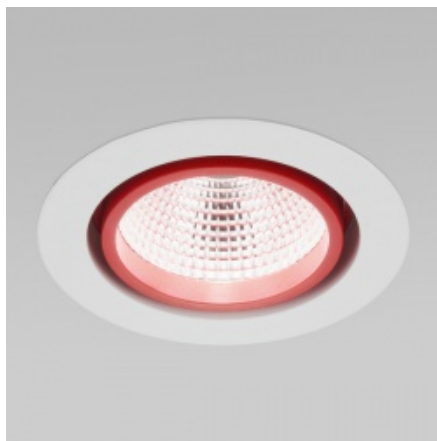

# LUGSTAR PREMIUM LED recessed ED 3000lm/830 IP43 36st. white white

Kod produktu: 70042

## Dane techniczne:

- Lumen LED[lm] **3000**
- Luminaire power [W] **32**
- Power LED[W] **28**
- CRI/Ra > **80**
- Colour temperature [K] **3000**
- Efficacy[lm/W] **78**
- Lumen luminaire[lm] **2490**
- Mounting **in the ceiling, with mounting brackets (included)**
- Body **aluminum**
- Application **boutiques, delicatessen, jeweler, shopping centers, supermarkets, museums**
- Warranty **3 years + 2 years after project registration**
- Available on request **LED emergency module**
- Lifetime **50 000 h**
- Other remarks **Flux of luminaire depends of the colour of the luminaire ring; claimed flux is appropriate for downlight luminaire in colour RAL9003**
- Power supply efficiency >**86%**
- Electrical connection **2x1,5 mm<sup>2</sup> wire**
- Includes light source **yes**

Combines the practical application of modern design while maintaining high performance of the light.

Dimensions [mm] W H	Dimensions de découpe [mm] W	Pallet quantity	Quantity in package	Net weight[kg]
192 117	170	240	1	1,1
192 117	170	240	1	1,1
192 117	170	240	1	1,1
192 117	170	240	1	1,1
192 117	170	240	1	1,1
192 117	170	240	1	1,1
192 117	170	240	1	1,1
192 117	170	240	1	1,1
192 117	170	240	1	1,1
192 117	170	240	1	1,1