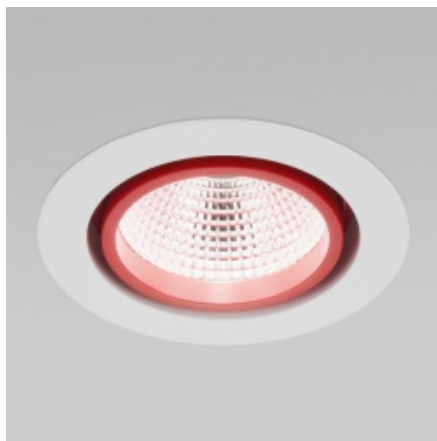

LUGSTAR PREMIUM LED recessed ED 3000lm/830 IP43 76st. white white

Kod produktu: 70043

Dane techniczne:

- Lumen LED[lm] **3000**
- Luminaire power [W] **32**
- Power LED[W] **28**
- CRI/Ra > **80**
- Colour temperature [K] **3000**
- Efficacy[lm/W] **78**
- Lumen luminaire[lm] **2490**
- Mounting **in the ceiling, with mounting brackets (included)**
- Body **aluminum**
- Application **boutiques, delicatessen, jeweler, shopping centers, supermarkets, museums**
- Warranty **3 years + 2 years after project registration**
- Available on request **LED emergency module**
- Lifetime **50 000 h**
- Other remarks **Flux of luminaire depends of the colour of the luminaire ring; claimed flux is appropriate for downlight luminaire in colour RAL9003**
- Power supply efficiency >**86%**
- Electrical connection **2x1,5 mm² wire**
- Includes light source **yes**

Combines the practical application of modern design while maintaining high performance of the light.

Dimensions [mm] W H	Dimensions de découpe [mm] W	Pallet quantity	Quantity in package	Net weight[kg]
192 117	170	240	1	1,1
192 117	170	240	1	1,1
192 117	170	240	1	1,1
192 117	170	240	1	1,1
192 117	170	240	1	1,1
192 117	170	240	1	1,1
192 117	170	240	1	1,1
192 117	170	240	1	1,1
192 117	170	240	1	1,1
192 117	170	240	1	1,1