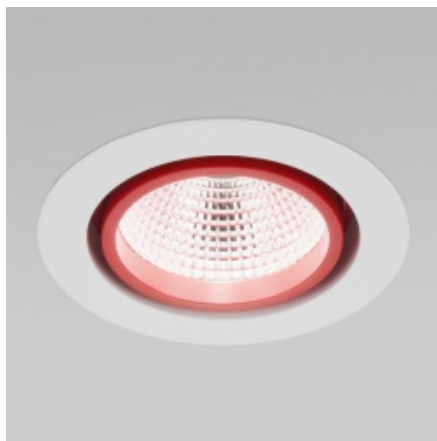

# LUGSTAR PREMIUM LED recessed ED 3000lm/840 IP43 36st. white white

Kod produktu: 70044

## Dane techniczne:

- Lumen LED[lm] **3000**
- Luminaire power [W] **27**
- Power LED[W] **23**
- CRI/Ra > **80**
- Colour temperature [K] **4000**
- Efficacy[lm/W] **92**
- Lumen luminaire[lm] **2490**
- Mounting **in the ceiling, with mounting brackets (included)**
- Body **aluminum**
- Application **boutiques, delicatessen, jeweler, shopping centers, supermarkets, museums**
- Warranty **3 years + 2 years after project registration**
- Available on request **LED emergency module**
- Lifetime **50 000 h**
- Other remarks **Flux of luminaire depends of the colour of the luminaire ring; claimed flux is appropriate for downlight luminaire in colour RAL9003**
- Power supply efficiency >**86%**
- Electrical connection **2x1,5 mm<sup>2</sup> wire**
- Includes light source **yes**

Combines the practical application of modern design while maintaining high performance of the light.

Dimensions [mm] W H	Dimensions de découpe [mm] W	Pallet quantity	Quantity in package	Net weight[kg]
192 117	170	240	1	1,1
192 117	170	240	1	1,1
192 117	170	240	1	1,1
192 117	170	240	1	1,1
192 117	170	240	1	1,1
192 117	170	240	1	1,1
192 117	170	240	1	1,1
192 117	170	240	1	1,1
192 117	170	240	1	1,1
192 117	170	240	1	1,1