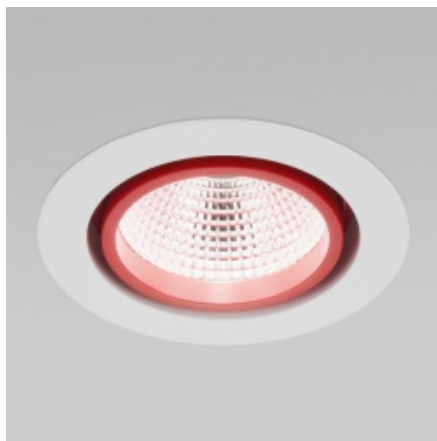

LUGSTAR PREMIUM LED recessed ED 3000lm/840 IP43 76st. white white

Kod produktu: 70045

Dane techniczne:

- Lumen LED[lm] **3000**
- Luminaire power [W] **27**
- Power LED[W] **23**
- CRI/Ra > **80**
- Colour temperature [K] **4000**
- Efficacy[lm/W] **92**
- Lumen luminaire[lm] **2490**
- Mounting **in the ceiling, with mounting brackets (included)**
- Body **aluminum**
- Application **boutiques, delicatessen, jeweler, shopping centers, supermarkets, museums**
- Warranty **3 years + 2 years after project registration**
- Available on request **LED emergency module**
- Lifetime **50 000 h**
- Other remarks **Flux of luminaire depends of the colour of the luminaire ring; claimed flux is appropriate for downlight luminaire in colour RAL9003**
- Power supply efficiency >**86%**
- Electrical connection **2x1,5 mm² wire**
- Includes light source **yes**

Combines the practical application of modern design while maintaining high performance of the light.

Dimensions [mm] W H	Dimensions de découpe [mm] W	Pallet quantity	Quantity in package	Net weight[kg]
192 117	170	240	1	1,1
192 117	170	240	1	1,1
192 117	170	240	1	1,1
192 117	170	240	1	1,1
192 117	170	240	1	1,1
192 117	170	240	1	1,1
192 117	170	240	1	1,1
192 117	170	240	1	1,1
192 117	170	240	1	1,1
192 117	170	240	1	1,1