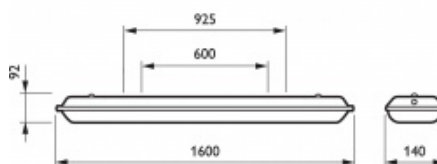

Applications

Industry
Indoor workplaces
Parking garages
Cold stores -20°C (XAP)